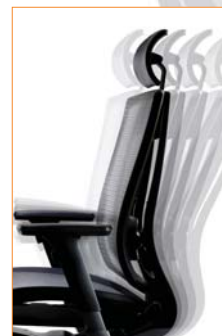

VYR

FUNCTION

Headrest Height and Angle Adjustment

Armrest Height / Angle / Sliding Adjustment

Multi-limited & Synchronized Tilting Adjustment

Lumber Support Depth and Height Adjustment

Backrest Left & Right Twist and Tilting Function

Tilt Tension Adjustment

Seat Depth Adjustment (Sliding Seatpan)

VYR MESH

Created to meet the needs of a more dynamic and collaborative workspace, the VYR Mesh chair features the latest in European design and technology. Our proprietary multi-limited adjustable backrest provides continuous tilt adjustment. The backrest also features a unique twist-shell design to support side-to-side motion. All of the adjustments are easy and intuitive to maximize user comfort and support.